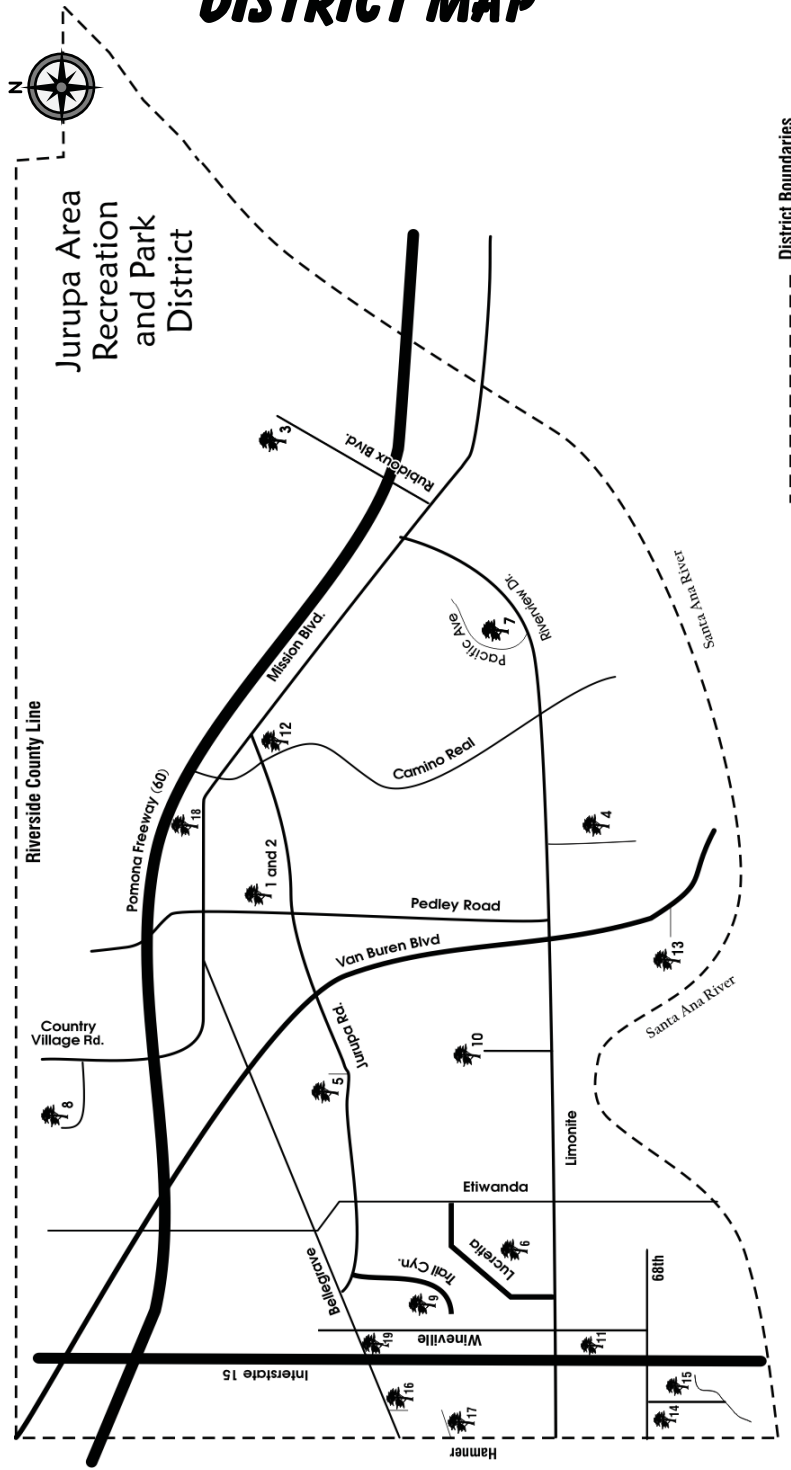

DISTRICT MAP

PARK MATRIX

FACILITIES AND PARKS

	Amenities											
	Playground	Grassy Area	Picnic Tables	Ball Fields	Outside Basketball	Sand Volleyball	Equestrian Arena	Community Center	Pool	Gymnasium	Restrooms	Picnic Shelter
1. District Office Jurupa Community Center Jurupa Sk8 Park 4810 Pedley Rd., Riverside 92509	x							x			x	
2. Rick Thompson Arena 8629 Jurupa Rd., Riverside 92509							x				x	
2. Agate Park - Harvey Field 8623 Jurupa Rd., Riverside 92509	x	x	x	x							x	x
3. Avalon Park - Cliff Wanamaker Gymnasium 2500 Avalon St., Riverside 92509	x	x	x	x	x	x				x	x	
4. Clay Park 8029 Havenview Dr., Riverside 92509	x	x	x		x	x					x	x
5. Knowles Field 5001 Poinsettia Pl., Riverside 92509				x							x	
6. Laramore Park & Arena 11380 Little Dipper, Mira Loma 91752	x	x	x					x			x	
7. Veterans Memorial Park Community Center/Pool 4393 Riverview Dr., Riverside 92509	x	x	x	x	x			x	x		x	x
8. Rancho Mira Loma Park Rouselle Dr. & Wysocki Ln. Mira Loma 91752	x	x	x		x							x
9. Wineville Park Trail Canyon Dr., Mira Loma 91752	x	x	x									
10. Felspar Arena Felspar & 58th, Riverside 92509								x				
11. Limonite Meadows Park 6596 Pat's Ranch Rd., Mira Loma 91752	x	x	x									
12. Centennial Park ★ 7330 Jurupa Rd., Riverside 92509												
13. Horseshoe Lake Park ★ 8788 Lakeview, Riverside 92509												
14. Moon River Park 6859 Moon River St., Mira Loma 91752	x	x	x									
15. Delaware Greenbelt 6986 Delaware River Dr. Mira Loma 91752		x	x									
16. Cambria Park 5471 Harmony Dr., Mira Loma 91752	x	x	x									x
17. Harmony Park 5641 Treasure Dr., Mira Loma 91752		x	x		x	x						
18. Glen Avon Heritage Park 7701 Mission Blvd., Riverside 92509	SUMMER 2009											
19. Vernola Park 5211 Wineville Ave., Mira Loma 91752	UNDER CONSTRUCTION											